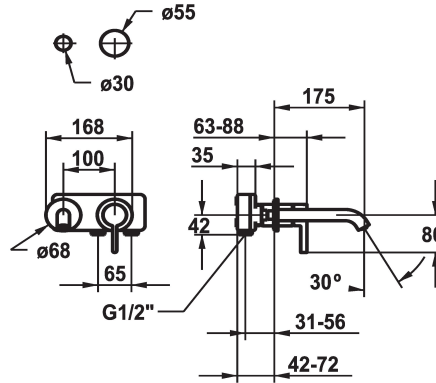

KWC BEVO

Trim kit - Lever mixer - Basin

Modell-Linie: BEVO | 11.422.063.000

Taps | Manual taps

KWC-No.
125190 chromeline, A 175, Trim kit
125191 chromeline, A 225, Trim kit
125399 matt black, A 175, Trim kit
125400 matt black, A 225, Trim kit
125401 brushed steel, A 175, Trim kit
125402 brushed steel, A 225, Trim kit

Color code	Projection A
chromeline	A 175
chromeline	A 225
brushed steel	A 175
brushed steel	A 225

- * Trim kit Lever mixer
- * EcoProtect - water-saving device
- * Fixed spout
- Neoperl® Caché® CS, Coin Slot
- * OptimalSpace - ample space for washing or working
- * KWC cartridge M 35 H

- with ceramic discs
- flow rate and temperature continuously variable
- * To be ordered separately:
- Unit for concealed installation ½" 39.001.401.931
- * To be ordered separately (optional or if necessary):
- Extension set 20 mm Z.536.333

Technical Data
Flow rate
Spout
Diameter
Handling
Color code
Installation type
Faucet_typ
Acoustic group
Concealed unit
Projection A
Energy label
material

5 l/min (3 bar)
fixed
168 x 68
front lever
chromeline
Wall mounted
Faucet
yes
Trim kit
A 175
A
Brass