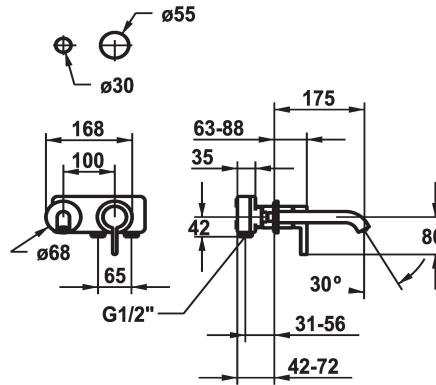

KWC BEVO

Trim kit - Lever mixer - Basin

Modell-Linie: BEVO | 11.422.063.000

Hanat | Käsitöötiset hanat

KWC-No.
125190 chromeline, A 175, Trim kit
125191 chromeline, A 225, Trim kit
125399 matt black, A 175, Trim kit
125400 matt black, A 225, Trim kit
125401 brushed steel, A 175, Trim kit
125402 brushed steel, A 225, Trim kit

ATT-KWC-FARBCODE	Projection_A
chromeline	A175
chromeline	A225
brushed steel	A175
brushed steel	A225

- * Trim kit Lever mixer
- * EcoProtect - water-saving device
- * Fixed spout
- Neoperl® Caché® CS, Coin Slot
- * OptimalSpace - ample space for washing or working
- * KWC cartridge M 35 H

- with ceramic discs
- flow rate and temperature continuously variable
- * To be ordered separately:
- Unit for concealed installation ½" 39.001.401.931
- * To be ordered separately (optional or if necessary):
- Extension set 20 mm Z.536.333

Tekniset tiedot

A_Spout_Spray
Spout
Halkaisija
Handling
ATT-KWC-FARBCODE
Installation_type
Faucet_typ
G_Acoustic_group
ATT-KWC-UNTERPUTZ
Projection_A
EnergyLabelCH
Materiaali
lviCode

5 l/min (3 bar)
Kiinnitetty
168x68
frontbedient
chromeline
Seinäasennus
01
yes
FM-Set
A175
A
Messinki
0