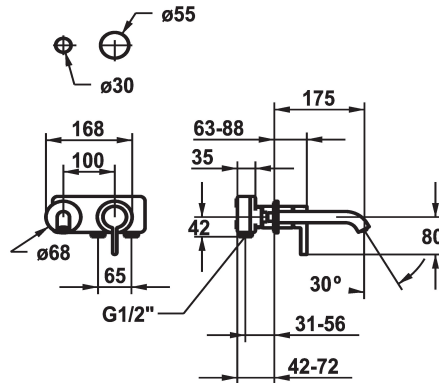

## KWC BEVO

Trim kit - Lever mixer - Basin

Modell-Linie: BEVO | 11.422.063.000

Armatura umywalkowa | Armatura jednouchwytowa

### KWC-No.

**125190**  
chromeline, A 175, Trim kit

**125191**  
chromeline, A 225, Trim kit

**125399**  
matt black, A 175, Trim kit

**125400**  
matt black, A 225, Trim kit

**125401**  
brushed steel, A 175, Trim kit

- with ceramic discs
- flow rate and temperature continuously variable
- \* To be ordered separately:
- Unit for concealed installation ½" 39.001.401.931
- \* To be ordered separately (optional or if necessary):
- Extension set 20 mm Z.536.333

### Dane techniczne

A\_Spout\_Spray

5 l/min (3 bar)

ATT-KWC-AUSLAUF

fest

średnicy

168x68

Handling