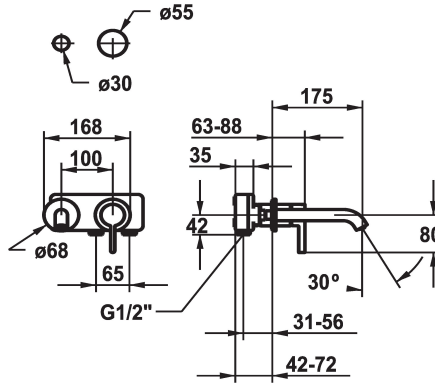

## KWC BEVO

Trim kit - Lever mixer - Basin

Modell-Linie: BEVO | 11.422.063.000  
Kranar | Hydraulické armatúry

KWC-No.
<b>125190</b> chromeline, A 175, Trim kit
<b>125191</b> chromeline, A 225, Trim kit
<b>125399</b> matt black, A 175, Trim kit
<b>125400</b> matt black, A 225, Trim kit
<b>125401</b> brushed steel, A 175, Trim kit
<b>125402</b> brushed steel, A 225, Trim kit

ATT-KWC-FARBCODE	Projection_A
chromeline	A175
chromeline	A225
brushed steel	A175
brushed steel	A225

- \* Trim kit Lever mixer
- \* EcoProtect - water-saving device
- \* Fixed spout
- Neoperl® Caché® CS, Coin Slot
- \* OptimalSpace - ample space for washing or working
- \* KWC cartridge M 35 H

- with ceramic discs
- flow rate and temperature continuously variable
- \* To be ordered separately:
- Unit for concealed installation ½" 39.001.401.931
- \* To be ordered separately (optional or if necessary):
- Extension set 20 mm Z.536.333

### Technical Data

A_Spout_Spray	5 l/min (3 bar)
ATT-KWC-AUSLAUF	fest
Diameter	168x68
Handling	frontbedient
ATT-KWC-FARBCODE	chromeline
Installation_type	Väggmontering
Faucet_typ	01
G_Acoustic_group	1
ATT-KWC-UNTERPUTZ	FM-Set
Projection_A	A175
EnergyLabelCH	A
Material	Mässing