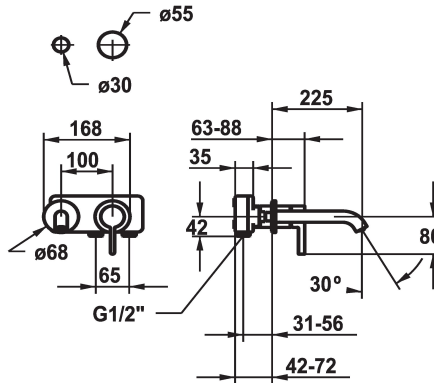

KWC BEVO

Trim kit - Lever mixer - Basin

Modell-Linie: BEVO | 11.422.064.000

Umyvadlové armatury | Hydraulické armatury

KWC-No.

125190
chromeline, A 175, Trim kit

125191
chromeline, A 225, Trim kit

125399
matt black, A 175, Trim kit

Projection_A

A175

A225

A175

A225

- * Trim kit Lever mixer
- * EcoProtect - water-saving device
- * Fixed spout
- Neoperl® Caché® CS, Coin Slot
- * OptimalSpace - ample space for washing or working
- * KWC cartridge M 35 H

- with ceramic discs
- flow rate and temperature continuously variable
- * To be ordered separately:
- Unit for concealed installation ½" 39.001.401.931
- * To be ordered separately (optional or if necessary):
- Extension set 20 mm Z.536.333

Technické údaje

A_Spout_Spray

5 l/min (3 bar)

ATT-KWC-AUSLAUF

fest

ATT-KWC-DURCHMESSER

168x68

Handling