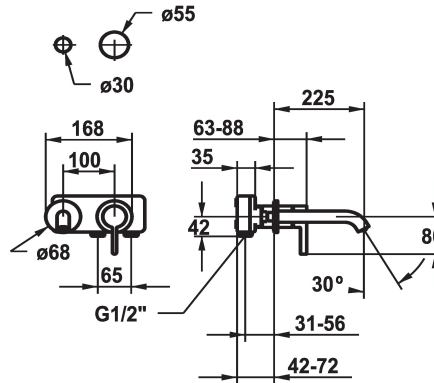

KWC BEVO

Trim kit - Lever mixer - Basin

Modell-Linie: BEVO | 11.422.064.000

Taps | Manual taps

KWC-No.
125190 chromeline, A 175, Trim kit
125191 chromeline, A 225, Trim kit
125399 matt black, A 175, Trim kit
125400 matt black, A 225, Trim kit
125401 brushed steel, A 175, Trim kit
125402 brushed steel, A 225, Trim kit

Color code	Projection_A
chrome	A 175
chrome	A 225
brushed steel	A 175
brushed steel	A 225

- * Trim kit Lever mixer
- * EcoProtect - water-saving device
- * Fixed spout
- Neoperl® Caché® CS, Coin Slot
- * OptimalSpace - ample space for washing or working
- * KWC cartridge M 35 H

- with ceramic discs
- flow rate and temperature continuously variable
- * To be ordered separately:
- Unit for concealed installation ½" 39.001.401.931
- * To be ordered separately (optional or if necessary):
- Extension set 20 mm Z.536.333

Technical Data
Flow rate
Spout
Diameter
Handling
Color code
Installation_type
Faucet_typ
Acoustic group
Concealed_unit
Projection_A
Energy Label

5 l/min (3 bar)
fixe
168 x 68
front lever
chrome
Wall mounted
Faucet
Automatic, low-contact1
Trim kit
A 225
A