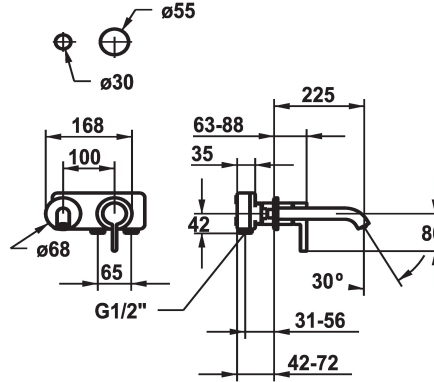

KWC BEVO

Trim kit - Lever mixer - Basin

Modell-Linie: BEVO | 11.422.064.000

Taps | Manual taps

KWC-No.
125190 chromeline, A 175, Trim kit
125191 chromeline, A 225, Trim kit
125399 matt black, A 175, Trim kit
125400 matt black, A 225, Trim kit
125401 brushed steel, A 175, Trim kit
125402 brushed steel, A 225, Trim kit

Color code	Projection A
chrome	A 175
chrome	A 225
brushed steel	A 175
brushed steel	A 225

- * Trim kit Lever mixer
- * EcoProtect - water-saving device
- * Fixed spout
- Neoperl® Caché® CS, Coin Slot
- * OptimalSpace - ample space for washing or working
- * KWC cartridge M 35 H

- with ceramic discs
- flow rate and temperature continuously variable
- * To be ordered separately:
- Unit for concealed installation ½" 39.001.401.931
- * To be ordered separately (optional or if necessary):
- Extension set 20 mm Z.536.333

Technical Data
Flow rate
Spout
Diameter
Handling
Color code
Installation type
Faucet_typ
Acoustic group
Concealed unit
Projection A
Energy label

5 l/min (3 bar)
fixe
168 x 68
front lever
chrome
Wall mounted
Faucet
yes
Trim kit
A 225
A