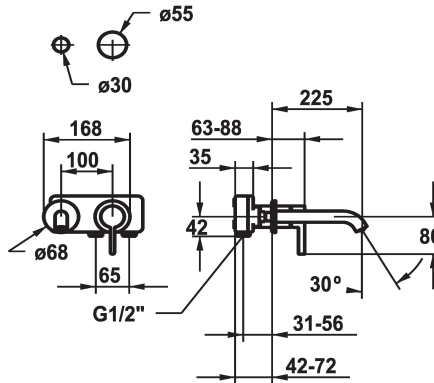

KWC BEVO

Trim kit - Lever mixer - Basin

Modell-Linie: BEVO | 11.422.064.000

Hanat | Käsitöötiset hanat

KWC-No.

125190
chromeline, A 175, Trim kit

125191
chromeline, A 225, Trim kit

125399
matt black, A 175, Trim kit

Projection_A

A175

A225

A175

A225

- * Trim kit Lever mixer
- * EcoProtect - water-saving device
- * Fixed spout
- Neoperl® Caché® CS, Coin Slot
- * OptimalSpace - ample space for washing or working
- * KWC cartridge M 35 H

- with ceramic discs
- flow rate and temperature continuously variable
- * To be ordered separately:
- Unit for concealed installation ½" 39.001.401.931
- * To be ordered separately (optional or if necessary):
- Extension set 20 mm Z.536.333

G_Acoustic_group

ATT-KWC-UNTERPUTZ

Projection_A

EnergyLabelCH

IviCode

5 l/min (3 bar)

fest

168x68