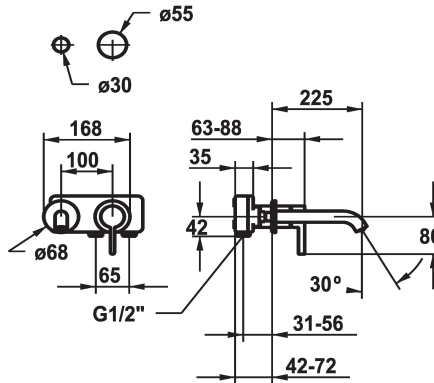

KWC BEVO

Trim kit - Lever mixer - Basin

Modell-Linie: BEVO | 11.422.064.000

Kranar | Hydraulické armatury

KWC-No.
125190 chromeline, A 175, Trim kit
125191 chromeline, A 225, Trim kit
125399 matt black, A 175, Trim kit
125400 matt black, A 225, Trim kit
125401 brushed steel, A 175, Trim kit
125402 brushed steel, A 225, Trim kit

ATT-KWC-FARBCODE	Projection_A
F000	A175
F000	A225
F177	A175
F177	A225

- * Trim kit Lever mixer
- * EcoProtect - water-saving device
- * Fixed spout
- Neoperl® Caché® CS, Coin Slot
- * OptimalSpace - ample space for washing or working
- * KWC cartridge M 35 H

- with ceramic discs
- flow rate and temperature continuously variable
- * To be ordered separately:
- Unit for concealed installation ½" 39.001.401.931
- * To be ordered separately (optional or if necessary):
- Extension set 20 mm Z.536.333

Technical Data

A_Spout_Spray
ATT-KWC-AUSLAUF
ATT-KWC-DURCHMESSER
Handling
ATT-KWC-FARBCODE
Installation_type
Faucet_typ
G_Acoustic_group
ATT-KWC-UNTERPUTZ
Projection_A
EnergyLabelCH

5 l/min (3 bar)
fest
168x68
frontbedient
F000
Wandmontage
01
1
FM-Set
A225
A