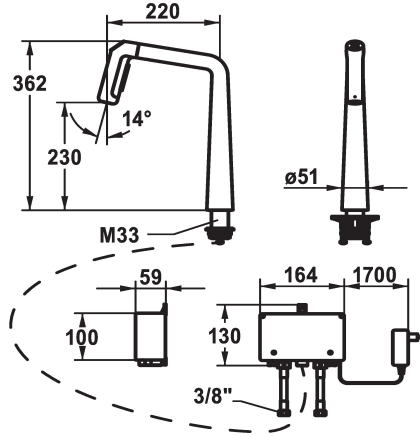

KWC KIO Kitchen - with LED-technology

Modell-Linie: KIO | 10.481.232.000FL
Taps | Electronic taps