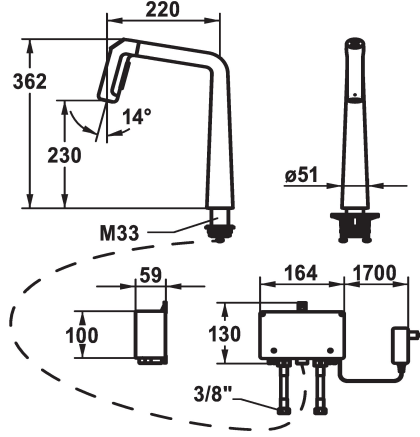

KWC KIO Kitchen - with LED-technology

Modell-Linie: KIO | 10.481.232.000FL
Taps | Electronic taps