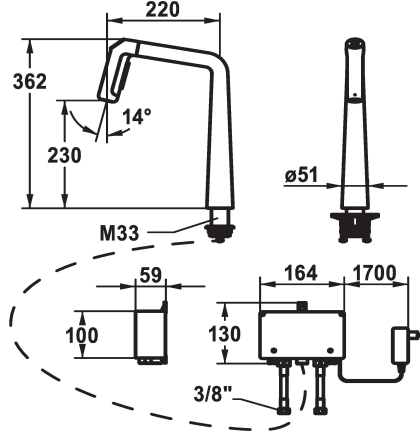

KWC KIO Kitchen - with LED-technology

Modell-Linie: KIO | 10.481.232.000FL
Hanat | Elektroniset hanat

KWC-No.

125193
chromeline, A 220, flexible connection hoses, mains receiver

125194
matt black, A 220, flexible connection hoses, mains receiver

125195
decor steel, A 220, flexible connection hoses, mains receiver

ATT-KWC-FARBCODE

F000

F176

F127

- * IntelligentControl - electronic control
- * gap between wall and centre of mounting hole min. 26 mm
- * TouchProtect - anti-scald protection thanks to the "double skin" principle
- * Microprocessor-control
- touch'n'flow 1: cold water, 50% flow rate can be individually adjusted and saved
- touch'n'flow 2: warm water, 50% flow rate can be individually adjusted and saved
- touch'n'flow 3: hot water, 50% flow rate can be individually adjusted and saved
- with cleaning programme
- * Pull-out spray ergonomic spout alignment, shape and handling
- SprayClean - easy to clean and actively prevents limescale buildup
- Neoperl® Perlator® laminar
- PowerClean - needle spray mode, with automatic diverter reset
- Integrated control unit

- up to 500 mm pull-out length
- hose surface to fit faucet surface
- * Hose guide, swivelling 150°, can be extended to 360°
- * EasyLock - a pull-out spray that easily slides back into place
- * OptimalSpace - ample space for washing or working
- * KWC control unit, maintenance-free
- up-to-date microprocessor and drive technology
- tried-and-tested valve technology
- with-out installation materials
- designed for wired connection to 1 operating unit (standard)
- * Flexible connection hoses 3/8"
- * QuickInstallation - Fastening via threaded connection with locking screws
- * Mounting hole size ø35 mm
- * Scope of delivery:
 - Mains receiver 100-240 V / operating voltage 12 V / cable length 2000 mm
 - * To be ordered separately (optional or if necessary):
 - Swivel range limited to 120°, Z.538.320