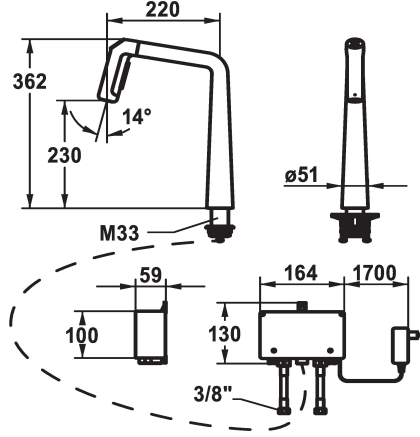

### KWC-No.

**125193**  
chromeline, A 220, flexible connection hoses, mains receiver

**125194**  
matt black, A 220, flexible connection hoses, mains receiver

**125195**  
decor steel, A 220, flexible connection hoses, mains receiver

### ATT-KWC-FARBCODE

F000

F176

F127

- \* IntelligentControl - electronic control
- \* gap between wall and centre of mounting hole min. 26 mm
- \* TouchProtect - anti-scald protection thanks to the "double skin" principle
- \* Microprocessor-control
- touch'n'flow 1: cold water, 50% flow rate can be individually adjusted and saved
- touch'n'flow 2: warm water, 50% flow rate can be individually adjusted and saved
- touch'n'flow 3: hot water, 50% flow rate can be individually adjusted and saved
- with cleaning programme
- \* Pull-out spray ergonomic spout alignment, shape and handling
- SprayClean - easy to clean and actively prevents limescale buildup
- Neoperl® Perlator® laminar
- PowerClean - needle spray mode, with automatic diverter reset
- Integrated control unit

- up to 500 mm pull-out length
- hose surface to fit faucet surface
- \* Hose guide, swivelling 150°, can be extended to 360°
- \* EasyLock - a pull-out spray that easily slides back into place
- \* OptimalSpace - ample space for washing or working
- \* KWC control unit, maintenance-free
- up-to-date microprocessor and drive technology
- tried-and-tested valve technology
- with-out installation materials
- designed for wired connection to 1 operating unit (standard)
- \* Flexible connection hoses 3/8"
- \* QuickInstallation - Fastening via threaded connection with locking screws
- \* Mounting hole size ø35 mm
- \* Scope of delivery:
- Mains receiver 100-240 V / operating voltage 12 V / cable length 2000 mm
- \* To be ordered separately (optional or if necessary):
- Swivel range limited to 120°, Z.538.320