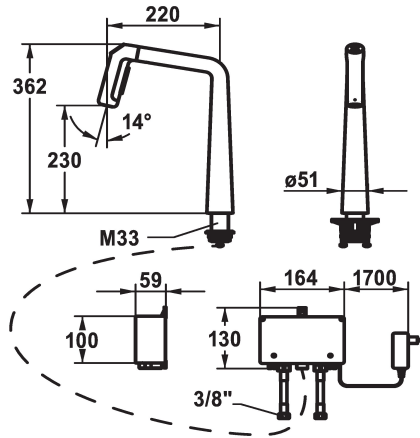

## KWC KIO Kitchen - with LED-technology

Modell-Linie: KIO | 10.481.232.176FL  
Umyvadlové armatury | Elektronické armatury

### KWC-No.

**125193**  
chromeline, A 220, flexible connection hoses, mains receiver

**125194**  
matt black, A 220, flexible connection hoses, mains receiver

**125195**  
decor steel, A 220, flexible connection hoses, mains receiver

### ATT-KWC-FARBCODE

F000

F176

F127

- \* IntelligentControl - electronic control
- \* gap between wall and centre of mounting hole min. 26 mm
- \* TouchProtect - anti-scald protection thanks to the "double skin" principle
- \* Microprocessor-control
- touch'n'flow 1: cold water, 50% flow rate can be individually adjusted and saved
- touch'n'flow 2: warm water, 50% flow rate can be individually adjusted and saved
- touch'n'flow 3: hot water, 50% flow rate can be individually adjusted and saved
- with cleaning programme
- \* Pull-out spray ergonomic spout alignment, shape and handling
- SprayClean - easy to clean and actively prevents limescale buildup
- Neoperl® Perlator® laminar
- PowerClean - needle spray mode, with automatic diverter reset
- Integrated control unit

- up to 500 mm pull-out length
- \* Hose guide, swivelling 150°, can be extended to 360°
- \* EasyLock - a pull-out spray that easily slides back into place
- \* OptimalSpace - ample space for washing or working
- \* KWC control unit, maintenance-free
- up-to-date microprocessor and drive technology
- tried-and-tested valve technology
- with-out installation materials
- designed for wired connection to 1 operating unit (standard)
- \* Flexible connection hoses 3/8"
- \* QuickInstallation - Fastening via threaded connection with locking screws
- \* Mounting hole size ø35 mm
- \* Scope of delivery:
- Mains receiver 100-240 V / operating voltage 12 V / cable length 2000 mm
- \* To be ordered separately (optional or if necessary):
- Swivel range limited to 120° Z.538.320