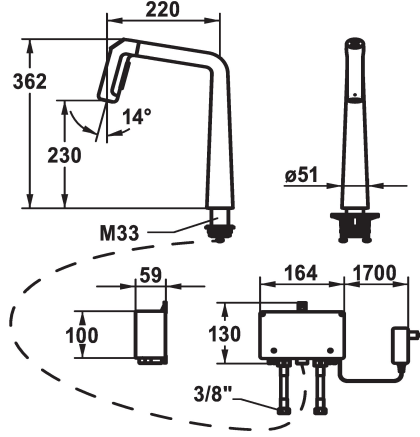

KWC KIO Kitchen - with LED-technology

Modell-Linie: KIO | 10.481.232.176FL
Taps | Electronic taps