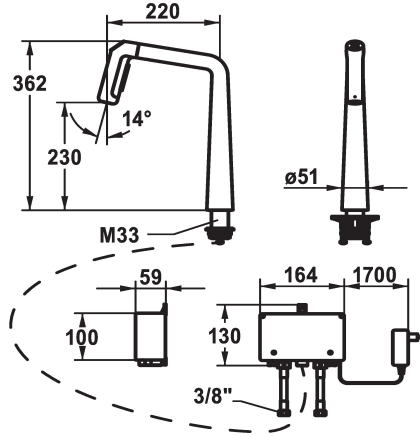

KWC KIO Kitchen - with LED-technology

Modell-Linie: KIO | 10.481.232.176FL
Taps | Electronic taps