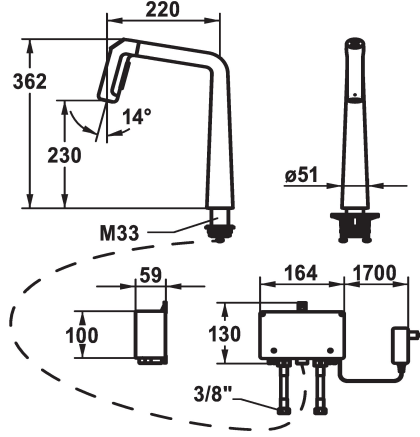

KWC KIO Kitchen - with LED-technology

Modell-Linie: KIO | 10.481.232.176FL
Hanat | Elektroniset hanat

KWC-No.

125193
chromeline, A 220, flexible connection hoses, mains receiver

125194
matt black, A 220, flexible connection hoses, mains receiver

125195
decor steel, A 220, flexible connection hoses, mains receiver

ATT-KWC-FARBCODE

F000

F176

F127

- * IntelligentControl - electronic control
- * gap between wall and centre of mounting hole min. 26 mm
- * TouchProtect - anti-scald protection thanks to the "double skin" principle
- * Microprocessor-control
- touch'n'flow 1: cold water, 50% flow rate can be individually adjusted and saved
- touch'n'flow 2: warm water, 50% flow rate can be individually adjusted and saved
- touch'n'flow 3: hot water, 50% flow rate can be individually adjusted and saved
- with cleaning programme
- * Pull-out spray ergonomic spout alignment, shape and handling
- SprayClean - easy to clean and actively prevents limescale buildup
- Neoperl® Perlator® laminar
- PowerClean - needle spray mode, with automatic diverter reset
- Integrated control unit

- up to 500 mm pull-out length
- * Hose guide, swivelling 150°, can be extended to 360°
- * EasyLock - a pull-out spray that easily slides back into place
- * OptimalSpace - ample space for washing or working
- * KWC control unit, maintenance-free
- up-to-date microprocessor and drive technology
- tried-and-tested valve technology
- with-out installation materials
- designed for wired connection to 1 operating unit (standard)
- * Flexible connection hoses 3/8"
- * QuickInstallation - Fastening via threaded connection with locking screws
- * Mounting hole size ø35 mm
- * Scope of delivery:
- Mains receiver 100-240 V / operating voltage 12 V / cable length 2000 mm
- * To be ordered separately (optional or if necessary):
- Swivel range limited to 120° Z.538.320