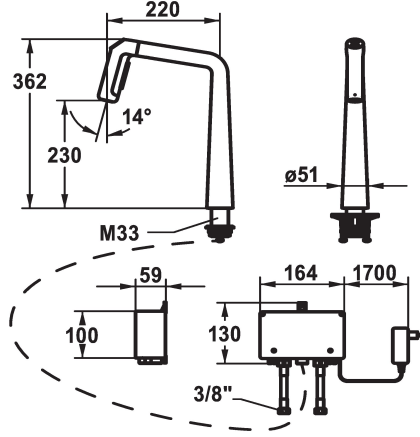

KWC KIO Kitchen - with LED-technology

Modell-Linie: KIO | 10.481.232.176FL
Armatura umywalkowa | Armatura elektroniczna

KWC-No.

125193
chromeline, A 220, flexible connection hoses, mains receiver

125194
matt black, A 220, flexible connection hoses, mains receiver

125195
decor steel, A 220, flexible connection hoses, mains receiver

ATT-KWC-FARBCODE

F000

F176

F127

- * IntelligentControl - electronic control
- * gap between wall and centre of mounting hole min. 26 mm
- * TouchProtect - anti-scald protection thanks to the "double skin" principle
- * Microprocessor-control
- touch'n'flow 1: cold water, 50% flow rate can be individually adjusted and saved
- touch'n'flow 2: warm water, 50% flow rate can be individually adjusted and saved
- touch'n'flow 3: hot water, 50% flow rate can be individually adjusted and saved
- with cleaning programme
- * Pull-out spray ergonomic spout alignment, shape and handling
- SprayClean - easy to clean and actively prevents limescale buildup
- Neoperl® Perlator® laminar
- PowerClean - needle spray mode, with automatic diverter reset
- Integrated control unit

- up to 500 mm pull-out length
- * Hose guide, swivelling 150°, can be extended to 360°
- * EasyLock - a pull-out spray that easily slides back into place
- * OptimalSpace - ample space for washing or working
- * KWC control unit, maintenance-free
- up-to-date microprocessor and drive technology
- tried-and-tested valve technology
- with-out installation materials
- designed for wired connection to 1 operating unit (standard)
- * Flexible connection hoses 3/8"
- * QuickInstallation - Fastening via threaded connection with locking screws
- * Mounting hole size ø35 mm
- * Scope of delivery:
- Mains receiver 100-240 V / operating voltage 12 V / cable length 2000 mm
- * To be ordered separately (optional or if necessary):
- Swivel range limited to 120° Z.538.320