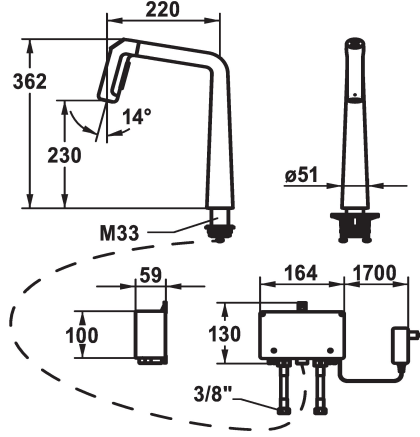

KWC KIO Kitchen - with LED-technology

Modell-Linie: KIO | 10.481.232.176FL
Kranar | Elektronické armatury