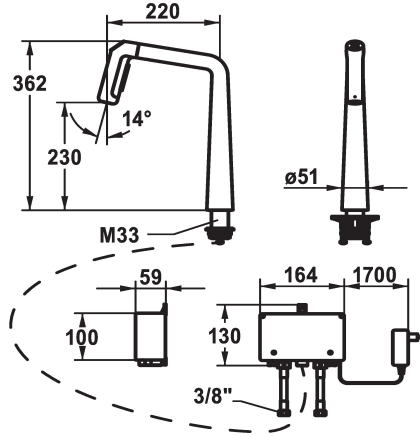

KWC KIO Kitchen - with LED-technology

Modell-Linie: KIO | 10.481.232.127FL
Umyvadlové armatury | Elektronické armatury

KWC-No.

125193
chromeline, A 220, flexible connection hoses, mains receiver

125194
matt black, A 220, flexible connection hoses, mains receiver

125195
decor steel, A 220, flexible connection hoses, mains receiver

ATT-KWC-FARBCODE

F000

F176

F127

- * IntelligentControl - electronic control
- * gap between wall and centre of mounting hole min. 26 mm
- * TouchProtect - anti-scald protection thanks to the "double skin" principle
- * Microprocessor-control
- touch'n'flow 1: cold water, 50% flow rate can be individually adjusted and saved
- touch'n'flow 2: warm water, 50% flow rate can be individually adjusted and saved
- touch'n'flow 3: hot water, 50% flow rate can be individually adjusted and saved
- with cleaning programme
- * Pull-out spray ergonomic spout alignment, shape and handling
- SprayClean - easy to clean and actively prevents limescale buildup
- Neoperl® Perlator® laminar
- PowerClean - needle spray mode, with automatic diverter reset
- Integrated control unit

- up to 500 mm pull-out length
- * Hose guide, swivelling 150°, can be extended to 360°
- * EasyLock - a pull-out spray that easily slides back into place
- * OptimalSpace - ample space for washing or working
- * KWC control unit, maintenance-free
- up-to-date microprocessor and drive technology
- tried-and-tested valve technology
- with-out installation materials
- designed for wired connection to 1 operating unit (standard)
- * Flexible connection hoses 3/8"
- * QuickInstallation - Fastening via threaded connection with locking screws
- * Mounting hole size ø35 mm
- * Scope of delivery:
- Mains receiver 100-240 V / operating voltage 12 V / cable length 2000 mm
- * To be ordered separately (optional or if necessary):
- Swivel range limited to 120° Z.538.320