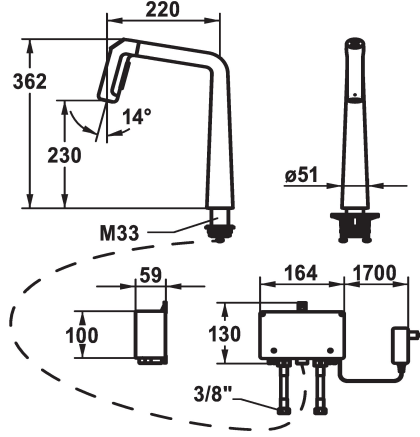

KWC KIO Kitchen - with LED-technology

Modell-Linie: KIO | 10.481.232.127FL
Taps | Electronic taps