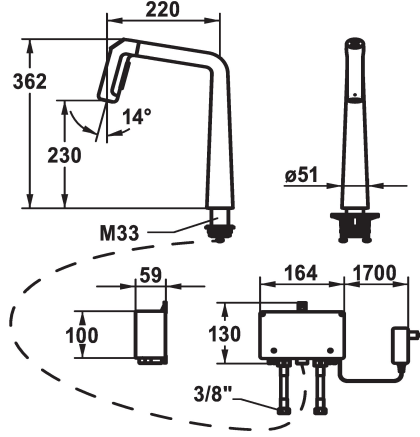

KWC KIO Kitchen - with LED-technology

Modell-Linie: KIO | 10.481.232.127FL
Hanat | Elektroniset hanat

KWC-No.

125193
chromeline, A 220, flexible connection hoses, mains receiver

125194
matt black, A 220, flexible connection hoses, mains receiver

125195
decor steel, A 220, flexible connection hoses, mains receiver

ATT-KWC-FARBCODE

F000

F176

F127

- * IntelligentControl - electronic control
- * gap between wall and centre of mounting hole min. 26 mm
- * TouchProtect - anti-scald protection thanks to the "double skin" principle
- * Microprocessor-control
- touch'n'flow 1: cold water, 50% flow rate can be individually adjusted and saved
- touch'n'flow 2: warm water, 50% flow rate can be individually adjusted and saved
- touch'n'flow 3: hot water, 50% flow rate can be individually adjusted and saved
- with cleaning programme
- * Pull-out spray ergonomic spout alignment, shape and handling
- SprayClean - easy to clean and actively prevents limescale buildup
- Neoperl® Perlator® laminar
- PowerClean - needle spray mode, with automatic diverter reset
- Integrated control unit

- up to 500 mm pull-out length
- * Hose guide, swivelling 150°, can be extended to 360°
- * EasyLock - a pull-out spray that easily slides back into place
- * OptimalSpace - ample space for washing or working
- * KWC control unit, maintenance-free
- up-to-date microprocessor and drive technology
- tried-and-tested valve technology
- with-out installation materials
- designed for wired connection to 1 operating unit (standard)
- * Flexible connection hoses 3/8"
- * QuickInstallation - Fastening via threaded connection with locking screws
- * Mounting hole size ø35 mm
- * Scope of delivery:
- Mains receiver 100-240 V / operating voltage 12 V / cable length 2000 mm
- * To be ordered separately (optional or if necessary):
- Swivel range limited to 120° Z.538.320