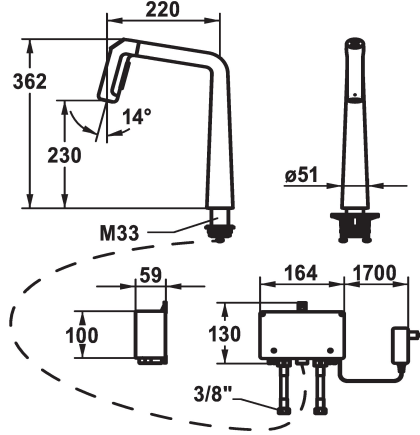

KWC KIO Kitchen - with LED-technology

Modell-Linie: KIO | 10.481.232.127FL
Armatura umywalkowa | Armatura elektroniczna

KWC-No.

125193
chromeline, A 220, flexible connection hoses, mains receiver

125194
matt black, A 220, flexible connection hoses, mains receiver

125195
decor steel, A 220, flexible connection hoses, mains receiver

ATT-KWC-FARBCODE

F000

F176

F127

- * IntelligentControl - electronic control
- * gap between wall and centre of mounting hole min. 26 mm
- * TouchProtect - anti-scald protection thanks to the "double skin" principle
- * Microprocessor-control
- touch'n'flow 1: cold water, 50% flow rate can be individually adjusted and saved
- touch'n'flow 2: warm water, 50% flow rate can be individually adjusted and saved
- touch'n'flow 3: hot water, 50% flow rate can be individually adjusted and saved
- with cleaning programme
- * Pull-out spray
- ergonomic spout alignment, shape and handling
- SprayClean - easy to clean and actively prevents limescale buildup
- Neoperl® Perlator® laminar
- PowerClean - needle spray mode, with automatic diverter reset
- Integrated control unit

- up to 500 mm pull-out length
- * Hose guide, swivelling 150°, can be extended to 360°
- * EasyLock - a pull-out spray that easily slides back into place
- * OptimalSpace - ample space for washing or working
- * KWC control unit, maintenance-free
- up-to-date microprocessor and drive technology
- tried-and-tested valve technology
- with-out installation materials
- designed for wired connection to 1 operating unit (standard)
- * Flexible connection hoses 3/8"
- * QuickInstallation - Fastening via threaded connection with locking screws
- * Mounting hole size ø35 mm
- * Scope of delivery:
- Mains receiver 100-240 V / operating voltage 12 V / cable length 2000 mm
- * To be ordered separately (optional or if necessary):
- Swivel range limited to 120° Z.538.320