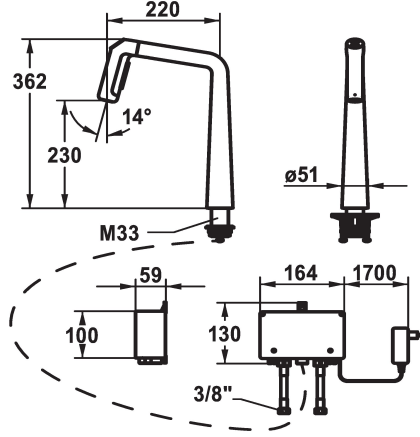

### KWC-No.

**125193**  
chromeline, A 220, flexible connection hoses, mains receiver

**125194**  
matt black, A 220, flexible connection hoses, mains receiver

**125195**  
decor steel, A 220, flexible connection hoses, mains receiver

- up to 500 mm pull-out length
- \* Hose guide, swivelling 150°, can be extended to 360°
- \* EasyLock - a pull-out spray that easily slides back into place
- \* OptimalSpace - ample space for washing or working
- \* KWC control unit, maintenance-free
- up-to-date microprocessor and drive technology
- tried-and-tested valve technology
- with-out installation materials
- designed for wired connection to 1 operating unit (standard)
- \* Flexible connection hoses 3/8"
- \* QuickInstallation - Fastening via threaded connection with locking screws
- \* Mounting hole size ø35 mm
- \* Scope of delivery:
- Mains receiver 100-240 V / operating voltage 12 V / cable length 2000 mm
- \* To be ordered separately (optional or if necessary):
- Swivel range limited to 120° Z.538.320

### Technical Data

EnergyLabelCH	B
A_Spout_Spray	10 l/min (3 bar)
ATT-KWC-EL_STEUERUNG	1
ATT-KWC-LICHT	2
Connection	04
ATT-KWC-AUSLAUF	2
ATT-KWC-STROMVERSORGUNG	2
Handling	3
Kitchen_spray	1
ATT-KWC-FARBCODE	F127
Installation_type	1
Faucet_typ	01
ATT-KWC-BAUFORM	3
Measure_Height	362