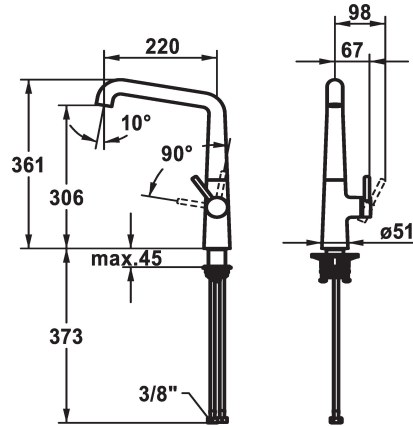

KWC KIO Lever mixer - Kitchen

Modell-Linie: KIO | 10.481.012.000FL
Taps | Manual taps

KWC-No.

125199
chromeline, A 220, flexible connection hoses

125200
matt black, A 220, flexible connection hoses

125201
decor steel, A 220, flexible connection hoses

Color code

chromeline

matt black

decor steel

- Lever mixer
- Lever installation only possible on the right side
- Child safety: cold water flow in lever position towards the front
- gap between wall and centre of mounting hole min. 26 mm
- Swivel spout 150°, extensible to 360°
- Neoperl® Caché® laminar
- OptimalSpace - ample space for washing or working
- KWC cartridge M 35 S

- with ceramic discs
- flow rate and temperature continuously variable
- Flexible connection hoses 3/8"
- QuickInstallation - Fastening via threaded connection with locking screws
- Mounting hole size ø35 mm
- To be ordered separately (optional or if necessary):
- Swivel range limited to 120° Z.538.320

Technical Data

Flow rate
Connection
Spout
Handling
Color code
Installation type
Faucet_typ
Design
Measure Height
Acoustic group
Projection A
Energy label
Dimension Water outlet
material

11 l/min (3 bar)
Flexible connection hoses
swivel
side lever
chromeline
Pillar installation
Faucet
L-Spout
361
yes
A 220
B
306
Brass

Spare Parts