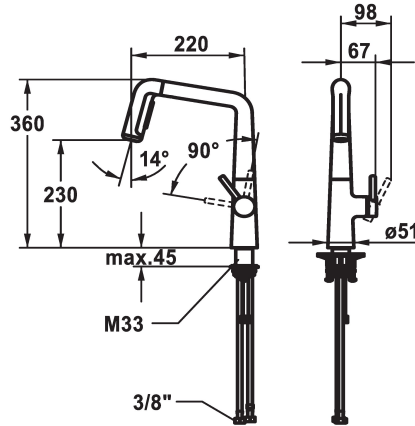

### KWC-No.

**125202**  
chromeline, A 220, flexible connection hoses

**125203**  
matt black, A 220, flexible connection hoses

**125204**  
decor steel, A 220, flexible connection hoses

### ATT-KWC-FARBCODE

chromeline

matt black

decor steel

- \* Lever mixer
- \* Lever installation only possible on the right side
- Child safety: cold water flow in lever position towards the front
- \* gap between wall and centre of mounting hole min. 26 mm
- \* TouchProtect - anti-scald protection thanks to the "double skin" principle
- \* Pull-out spray ergonomic spout alignment, shape and handling
- SprayClean - easy to clean and actively prevents limescale buildup
- Neoperl® Perlator® laminar
- PowerClean - needle spray mode, with automatic diverter reset
- up to 500 mm pull-out length

- \* Hose guide, swivelling 150°, can be extended to 360°
- \* EasyLock - a pull-out spray that easily slides back into place
- \* OptimalSpace - ample space for washing or working
- \* KWC cartridge M 35 S
- with ceramic discs
- flow rate and temperature continuously variable
- \* Flexible connection hoses 3/8"
- \* QuickInstallation - Fastening via threaded connection with locking screws
- \* Mounting hole size ø35 mm
- \* To be ordered separately (optional or if necessary):
- Swivel range limited to 120°; Z.538.320

Standmontage

Faucet\_typ

01

ATT-KWC-BAUFORM

L-Auslauf

Dimension Height

360

G\_Acoustic group