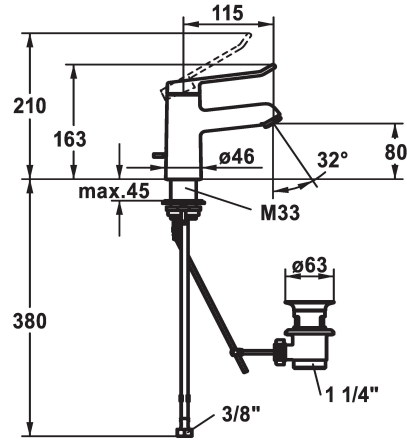

KWC VITA 2.0 Lever mixer - Basin

Modell-Linie: VITA 2.0 | 12.518.041.000FL
Hanat | Käsi­käyt­toiset hanat

KWC-No.

125212
chromeline, A 120, flexible connection hoses, with pop-up valve

125213
chromeline, A 120, flexible connection hoses, without pop-up valve

- * Lever mixer
- * EcoProtect - water-saving device
- * Fixed spout
- Neoperl® Perlator® laminar
- * KWC cartridge with safety device M 35 OP
- with ceramic discs
- flow rate and temperature continuously variable

- * Flexible connection hoses 3/8"
- * QuickInstallation - Fastening via threaded connection with locking screws
- * Mounting hole size $\varnothing 35$ mm
- * Scope of delivery:
- KWC pop-up valve Z.538.581.000

Tekniset tiedot

A_Spout_Spray	5,8 l/min (3 bar)
ATT-KWC-ABLAUFGARNITUR	yes
Connection	Flexible_Anschluss­schläuche
Spout	fest
Handling	yes
ATT-KWC-FARB­CODE	F000
Installation_type	Standmontage
Faucet_typ	01
Measure_Height	163
G_Acoustic group	yes
Projection_A	A115
EnergyLabelCH	A
ATT-KWC-MASS-WASSER­AUSTRITT	80
lviCode	0