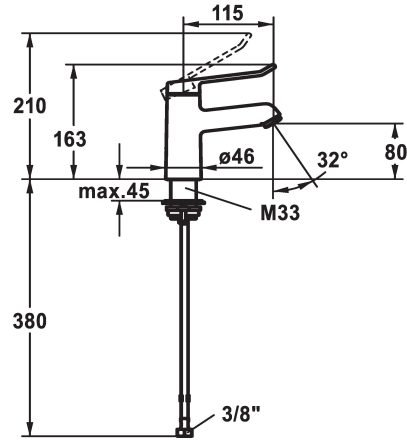

KWC VITA 2.0 Lever mixer - Basin

Modell-Linie: VITA 2.0 | 12.518.051.000FL
Umyvadlové armatury | Hydraulické armatury

KWC-No.

125212
chromeline, A 120, flexible connection hoses, with pop-up valve

125213
chromeline, A 120, flexible connection hoses, without pop-up valve

- * Lever mixer
- * EcoProtect - water-saving device
- * Fixed spout
 - Neoperl® Perlator® laminar
- * KWC cartridge with safety device M 35 OP
- with ceramic discs

- flow rate and temperature continuously variable
- * Flexible connection hoses 3/8"
- * QuickInstallation - Fastening via threaded connection with locking screws
- * Mounting hole size ø35 mm

Technické údaje

A_Spout_Spray
ATT-KWC-ABLAUFGARNITUR
Connection
ATT-KWC-AUSLAUF
Handling
ATT-KWC-FARBCODE
Installation_type
Faucet_typ
Measure_Height
G_Acoustic group
Projection_A
EnergyLabelCH
ATT-KWC-MASS-WASSERAUSTRITT

5,8 l/min (3 bar)
2
Flexible_Anschlusschläuche
fest
yes
F000
Standmontage
01
163
yes
A115
A
80