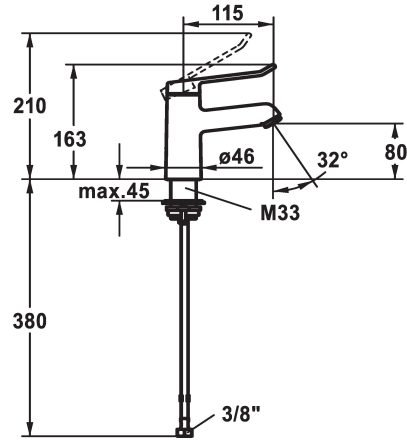

KWC VITA 2.0 Lever mixer - Basin

Modell-Linie: VITA 2.0 | 12.518.051.000FL
Taps | Manual taps

KWC-No.

125212
chromeline, A 120, flexible connection hoses, with pop-up valve

125213
chromeline, A 120, flexible connection hoses, without pop-up valve

- * Lever mixer
- * EcoProtect - water-saving device
- * Fixed spout
- Neoperl® Perlator® laminar
- * KWC cartridge with safety device M 35 OP
- with ceramic discs

- flow rate and temperature continuously variable
- * Flexible connection hoses 3/8"
- * QuickInstallation - Fastening via threaded connection with locking screws
- * Mounting hole size ø35 mm

Technical Data

Flow rate	5,8 l/min (3 bar)
pop-up assembly	2
Connection	Flexible connection hoses
Spout	fixe
Handling	yes
Color code	chrome
Installation type	Pillar installation
Faucet_typ	without connections 1
Measure Height	163
Acoustic group	yes
Projection A	A 115
Energy label	A
ATT-KWC-MASS-WASSERAUSTRITT	80

Flow rate	5,8 l/min (3 bar)
pop-up assembly	2
Connection	Flexible connection hoses
Spout	fixe
Handling	yes
Color code	chrome
Installation type	Pillar installation
Faucet_typ	without connections 1
Measure Height	163
Acoustic group	yes
Projection A	A 115
Energy label	A
ATT-KWC-MASS-WASSERAUSTRITT	80