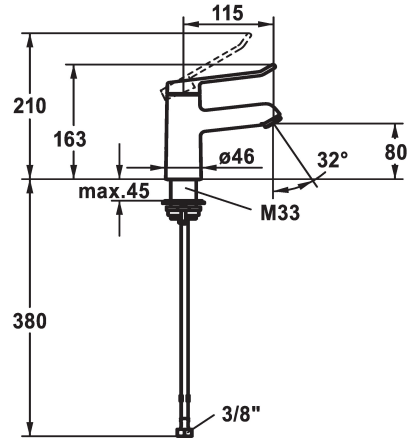

## KWC VITA 2.0 Lever mixer - Basin

Modell-Linie: VITA 2.0 | 12.518.051.000FL  
Hanat | Käsikäyttöiset hanat

### KWC-No.

**125212**  
chromeline, A 120, flexible connection hoses, with pop-up valve

**125213**  
chromeline, A 120, flexible connection hoses, without pop-up valve

- \* Lever mixer
- \* EcoProtect - water-saving device
- \* Fixed spout
- Neoperl® Perlator® laminar
- \* KWC cartridge with safety device M 35 OP
- with ceramic discs

- flow rate and temperature continuously variable
- \* Flexible connection hoses 3/8"
- \* QuickInstallation - Fastening via threaded connection with locking screws
- \* Mounting hole size ø35 mm

### Tekniset tiedot

A_Spout_Spray
ATT-KWC-ABLAUFGARNITUR
Connection
Spout
Handling
ATT-KWC-FARBCODE
Installation_type
Faucet_typ
Measure_Height
G_Acoustic group
Projection_A
EnergyLabelCH
ATT-KWC-MASS-WASSERAUSTRITT
lviCode