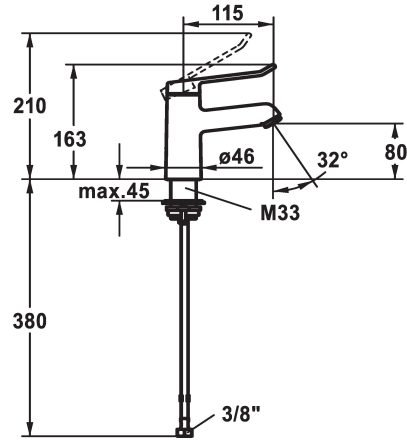

KWC VITA 2.0 Lever mixer - Basin

Modell-Linie: VITA 2.0 | 12.518.051.000FL
Armatura umywalkowa | Armatura jednouchwytowa

KWC-No.

125212
chromeline, A 120, flexible connection hoses, with pop-up valve

125213
chromeline, A 120, flexible connection hoses, without pop-up valve

- * Lever mixer
- * EcoProtect - water-saving device
- * Fixed spout
- Neoperl® Perlator® laminar
- * KWC cartridge with safety device M 35 OP
- with ceramic discs

- flow rate and temperature continuously variable
- * Flexible connection hoses 3/8"
- * QuickInstallation - Fastening via threaded connection with locking screws
- * Mounting hole size ø35 mm

Dane techniczne

A_Spout_Spray
ATT-KWC-ABLAUFGARNITUR
Connection
ATT-KWC-AUSLAUF
Handling
ATT-KWC-FARBCODE
Installation_type
Faucet_typ
Measure_Height
G_Acoustic group
Projection_A
EnergyLabelCH
ATT-KWC-MASS-WASSERAUSTRITT

5,8 l/min (3 bar)
2
Flexible_Anschlusschläuche
fest
1
F000
Standmontage
01
163
1
A115
A
80