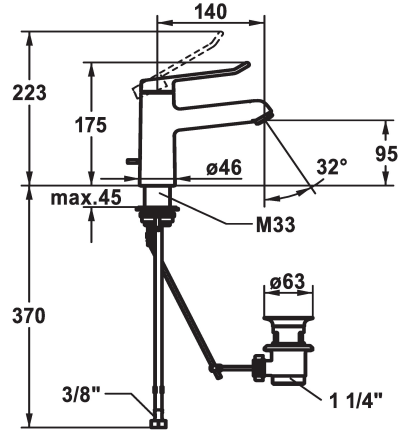

## KWC VITA 2.0 Lever mixer - Basin

Modell-Linie: VITA 2.0 | 12.518.042.000FL  
Hanat | Käsi­käyt­toiset hanat

### KWC-No.

**125214**  
chromeline, A 140, flexible connection hoses, with pop-up valve

**125215**  
chromeline, A 140, flexible connection hoses, without pop-up valve

- \* Lever mixer
- \* EcoProtect - water-saving device
- \* Fixed spout
- Neoperl® Perlator® laminar
- \* KWC cartridge with safety device M 35 OP
- with ceramic discs
- flow rate and temperature continuously variable

- \* Flexible connection hoses 3/8"
- \* QuickInstallation - Fastening via threaded connection with locking screws
- \* Mounting hole size ø35 mm
- \* Scope of delivery:
- KWC pop-up valve Z.538.581.000

### Tekniset tiedot

|                             |                              |
|-----------------------------|------------------------------|
| A_Spout_Spray               | 5,8 l/min (3 bar)            |
| ATT-KWC-ABLAUFGARNITUR      | yes                          |
| Connection                  | Flexible_Anschluss­schläuche |
| Spout                       | fest                         |
| Handling                    | yes                          |
| ATT-KWC-FARB­CODE           | F000                         |
| Installation_type           | Standmontage                 |
| Faucet_typ                  | 01                           |
| Measure_Height              | 175                          |
| G_Acoustic group            | yes                          |
| Projection_A                | A140                         |
| EnergyLabelCH               | A                            |
| ATT-KWC-MASS-WASSERAUSTRITT | 95                           |
| lviCode                     | 0                            |