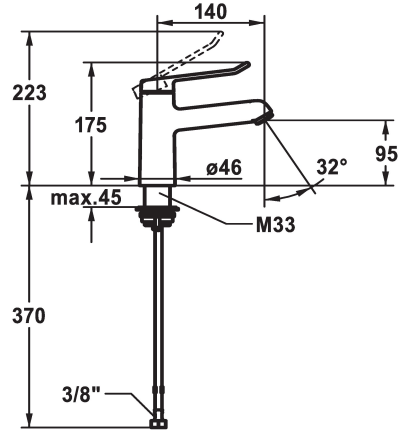

KWC VITA 2.0 Lever mixer - Basin

Modell-Linie: VITA 2.0 | 12.518.052.000FL
Umyvadlové armatury | Hydraulické armatury

KWC-No.

125214
chromeline, A 140, flexible connection hoses, with pop-up valve

125215
chromeline, A 140, flexible connection hoses, without pop-up valve

- * Lever mixer
- * EcoProtect - water-saving device
- * Fixed spout
 - Neoperl® Perlator® laminar
- * KWC cartridge with safety device M 35 OP
- with ceramic discs

- flow rate and temperature continuously variable
- * Flexible connection hoses 3/8"
- * QuickInstallation - Fastening via threaded connection with locking screws
- * Mounting hole size ø35 mm

Technické údaje

A_Spout_Spray
ATT-KWC-ABLAUFGARNITUR
Connection
ATT-KWC-AUSLAUF
Handling
ATT-KWC-FARBCODE
Installation_type
Faucet_typ
Measure_Height
G_Acoustic group
Projection_A
EnergyLabelCH
ATT-KWC-MASS-WASSERAUSTRITT

5,8 l/min (3 bar)
2
Flexible_Anschlusschläuche
fest
yes
F000
Standmontage
01
175
yes
A140
A
95