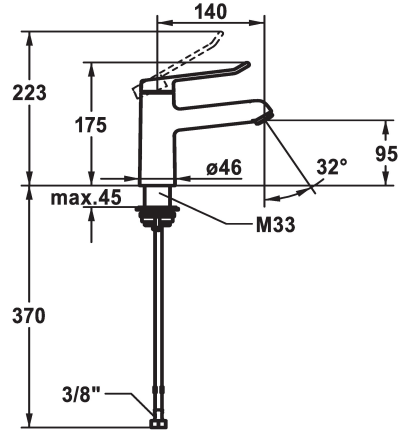

KWC VITA 2.0 Lever mixer - Basin

Modell-Linie: VITA 2.0 | 12.518.052.000FL
Taps | Manual taps

KWC-No.

125214
chromeline, A 140, flexible connection hoses, with pop-up valve

125215
chromeline, A 140, flexible connection hoses, without pop-up valve

- * Lever mixer
- * EcoProtect - water-saving device
- * Fixed spout
- Neoperl® Perlator® laminar
- * KWC cartridge with safety device M 35 OP
- with ceramic discs

- flow rate and temperature continuously variable
- * Flexible connection hoses 3/8"
- * QuickInstallation - Fastening via threaded connection with locking screws
- * Mounting hole size ø35 mm

Technical Data

Flow rate
Pop-up_valve
Connection
Spout
Handling
Color code
Installation_type
Faucet_typ
Measure Height
Acoustic group
Projection_A
Energy Label
ATT-KWC-MASS-WASSERAUSTRITT

5,8 l/min (3 bar)
Roman tub 1
Flexible connection hoses
fixe
Vertical1
chrome
Pillar installation
without connections 1
175
Vertical1
A 140
A
95