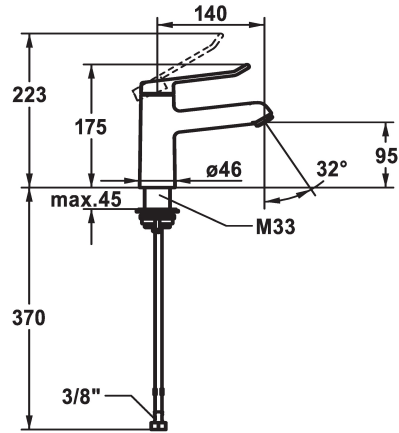

### KWC-No.

**125214**  
chromeline, A 140, flexible connection hoses, with pop-up valve

**125215**  
chromeline, A 140, flexible connection hoses, without pop-up valve

- \* Lever mixer
- \* EcoProtect - water-saving device
- \* Fixed spout
  - Neoperl® Perlator® laminar
- \* KWC cartridge with safety device M 35 OP
- with ceramic discs

- flow rate and temperature continuously variable
- \* Flexible connection hoses 3/8"
- \* QuickInstallation - Fastening via threaded connection with locking screws
- \* Mounting hole size ø35 mm

### Technical Data

Flow rate	5,8 l/min (3 bar)
pop-up assembly	2
Connection	Flexible connection hoses
Spout	fixe
Handling	yes
Color code	chrome
Installation type	Pillar installation
Faucet_typ	without connections 1
Measure Height	175
Acoustic group	yes
Projection A	A 140
Energy label	A
ATT-KWC-MASS-WASSERAUSTRITT	95

Flow rate	5,8 l/min (3 bar)
pop-up assembly	2
Connection	Flexible connection hoses
Spout	fixe
Handling	yes
Color code	chrome
Installation type	Pillar installation
Faucet_typ	without connections 1
Measure Height	175
Acoustic group	yes
Projection A	A 140
Energy label	A
ATT-KWC-MASS-WASSERAUSTRITT	95