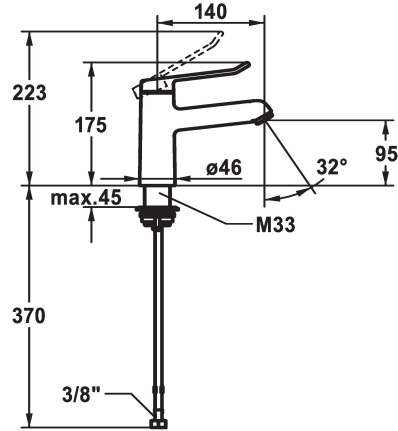

KWC VITA 2.0 Lever mixer - Basin

Modell-Linie: VITA 2.0 | 12.518.052.000FL
Taps | Manual taps

KWC-No.

125214
chromeline, A 140, flexible connection hoses, with pop-up valve

125215
chromeline, A 140, flexible connection hoses, without pop-up valve

- * Lever mixer
- * EcoProtect - water-saving device
- * Fixed spout
- Neoperl® Perlator® laminar
- * KWC cartridge with safety device M 35 OP
- with ceramic discs

- flow rate and temperature continuously variable
- * Flexible connection hoses 3/8"
- * QuickInstallation - Fastening via threaded connection with locking screws
- * Mounting hole size ø35 mm

Technical Data

Flow rate	5,8 l/min (3 bar)
pop-up valve	2
Connection	Flexible connection hoses
Spout	fixe
Handling	yes
Color code	chrome
Installation type	Pillar installation
Faucet_typ	without connections 1
Measure Height	175
Acoustic group	yes
Projection A	A 140
Energy label	A
ATT-KWC-MASS-WASSERAUSTRITT	95

Flow rate	5,8 l/min (3 bar)
pop-up valve	2
Connection	Flexible connection hoses
Spout	fixe
Handling	yes
Color code	chrome
Installation type	Pillar installation
Faucet_typ	without connections 1
Measure Height	175
Acoustic group	yes
Projection A	A 140
Energy label	A
ATT-KWC-MASS-WASSERAUSTRITT	95