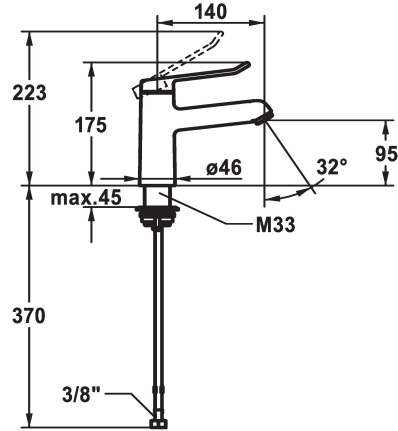

KWC VITA 2.0 Lever mixer - Basin

Modell-Linie: VITA 2.0 | 12.518.052.000FL
Armatura umywalkowa | Armatura jednouchwytowa

KWC-No.

125214
chromeline, A 140, flexible connection hoses, with pop-up valve

125215
chromeline, A 140, flexible connection hoses, without pop-up valve

- * Lever mixer
- * EcoProtect - water-saving device
- * Fixed spout
 - Neoperl® Perlator® laminar
- * KWC cartridge with safety device M 35 OP
- with ceramic discs

- flow rate and temperature continuously variable
- * Flexible connection hoses 3/8"
- * QuickInstallation - Fastening via threaded connection with locking screws
- * Mounting hole size ø35 mm

Dane techniczne

A_Spout_Spray	5,8 l/min (3 bar)
ATT-KWC-ABLAUFGARNITUR	2
Connection	Flexible_Anschlusschläuche
ATT-KWC-AUSLAUF	fest
Handling	1
ATT-KWC-FARBCODE	F000
Installation_type	Standmontage
Faucet_typ	01
Measure_Height	175
G_Acoustic group	1
Projection_A	A140
EnergyLabelCH	A
ATT-KWC-MASS-WASSERAUSTRITT	95