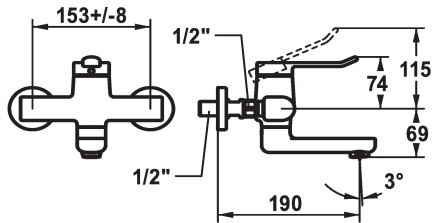

KWC VITA 2.0 Lever mixer - Basin

Modell-Linie: VITA 2.0 | 11.512.102.000
Umyvadlové armatury | Hydraulické armatury

KWC-No.

125218
chromeline, AD 153 +/- 8 mm, A 175

125219
chromeline, AD 153 +/- 8 mm, A 225

- * Lever mixer
- * EcoProtect - water-saving device
- * Swivel spout 90°
- adjustable with screw
- Neoperl® Perlator® laminar
- * OptimalSpace - ample space for washing or working

- * KWC cartridge with safety device M 35 OP
- with ceramic discs
- flow rate and temperature continuously variable
- * Wall connections 1/2" x 1/2", without shut-off valve L 40 eccentric 4 mm

Technické údaje

A_Spout_Spray

5,8 l/min (3 bar)

ATT-KWC-AUSLAUF

schwenkbar

Handling

yes

ATT-KWC-FARBCODE

A190

EnergyLabelCH

A

Connection measure

153+/-8