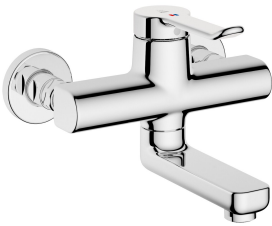

KWC VITA 2.0 Lever mixer - Basin

Modell-Linie: VITA 2.0 | 11.512.102.000
Umyvadlové armatury | Hydraulické armatury

KWC-No.

125218
chromeline, AD 153 +/- 8 mm, A 175

125219
chromeline, AD 153 +/- 8 mm, A 225

- * Lever mixer
- * EcoProtect - water-saving device
- * Swivel spout 90°
- adjustable with screw
- Neoperl® Perlator® laminar
- * OptimalSpace - ample space for washing or working

- * KWC cartridge with safety device M 35 OP
- with ceramic discs
- flow rate and temperature continuously variable
- * Wall connections 1/2" x 1/2", without shut-off valve L 40 eccentric 4 mm

Technické údaje

A_Spout_Spray

5,8 l/min (3 bar)

ATT-KWC-AUSLAUF

schwenkbar

Handling

yes

ATT-KWC-FARBCODE

F000

Installation_type

Wandmontage

Faucet_typ

01

G_Acoustic group

yes

Projection_A