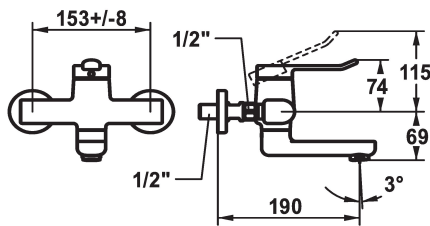

## KWC VITA 2.0 Lever mixer - Basin

Modell-Linie: VITA 2.0 | 11.512.102.000  
Taps | Manual taps

### KWC-No.

**125218**  
chromeline, AD 153 +/- 8 mm, A 175

**125219**  
chromeline, AD 153 +/- 8 mm, A 225

- \* Lever mixer
- \* EcoProtect - water-saving device
- \* Swivel spout 90°
- adjustable with screw
- Neoperl® Perlator® laminar
- \* OptimalSpace - ample space for washing or working

- \* KWC cartridge with safety device M 35 OP
- with ceramic discs
- flow rate and temperature continuously variable
- \* Wall connections 1/2" x 1/2", without shut-off valve L 40 eccentric 4 mm

### Technical Data

Flow rate	5,8 l/min (3 bar)
Spout	swivel
Handling	yes
Color code	chrome
Installation type	Wall mounted
Faucet_typ	without connections 1
Acoustic group	yes
Projection A	A 190
Energy label	A
Connection measure	153+/-8