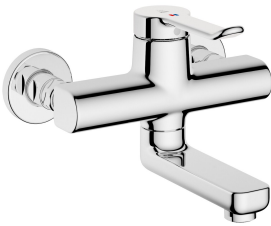

## KWC VITA 2.0 Lever mixer - Basin

Modell-Linie: VITA 2.0 | 11.512.102.000  
Taps | Manual taps

### KWC-No.

**125218**  
chromeline, AD 153 +/- 8 mm, A 175

**125219**  
chromeline, AD 153 +/- 8 mm, A 225

- \* Lever mixer
- \* EcoProtect - water-saving device
- \* Swivel spout 90°
- adjustable with screw
- Neoperl® Perlator® laminar
- \* OptimalSpace - ample space for washing or working

- \* KWC cartridge with safety device M 35 OP
- with ceramic discs
- flow rate and temperature continuously variable
- \* Wall connections 1/2" x 1/2", without shut-off valve L 40 eccentric 4 mm

### Technical Data

Flow rate	5,8 l/min (3 bar)
Spout	swivel
Handling	yes
Color code	chrome
Installation type	Wall mounted
Faucet_typ	without connections 1
Acoustic group	yes
Projection A	A 190
Energy label	A
Connection measure	153+/-8