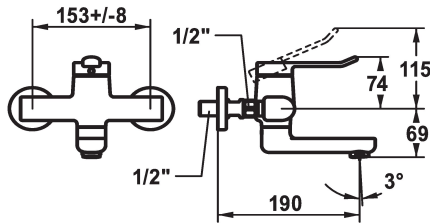

KWC VITA 2.0 Lever mixer - Basin

Modell-Linie: VITA 2.0 | 11.512.102.000
Taps | Manual taps

KWC-No.

125218
chromeline, AD 153 +/- 8 mm, A 175

125219
chromeline, AD 153 +/- 8 mm, A 225

- * Lever mixer
- * EcoProtect - water-saving device
- * Swivel spout 90°
- adjustable with screw
- Neoperl® Perlator® laminar
- * OptimalSpace - ample space for washing or working

- * KWC cartridge with safety device M 35 OP
- with ceramic discs
- flow rate and temperature continuously variable
- * Wall connections 1/2" x 1/2", without shut-off valve L 40 eccentric 4 mm

Technical Data

Flow rate
Spout
Handling
Color code
Installation type
Faucet_typ
Acoustic group
Projection A
Energy label
Connection measure

5,8 l/min (3 bar)
swivel
yes
chrome
Wall mounted
without connections 1
yes
A 190
A
153+/-8