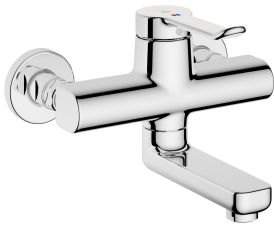

KWC VITA 2.0 Lever mixer - Basin

Modell-Linie: VITA 2.0 | 11.512.102.000
Taps | Manual taps

KWC-No.

125218
chromeline, AD 153 +/- 8 mm, A 175

125219
chromeline, AD 153 +/- 8 mm, A 225

- * Lever mixer
- * EcoProtect - water-saving device
- * Swivel spout 90°
- adjustable with screw
- Neoperl® Perlator® laminar
- * OptimalSpace - ample space for washing or working

- * KWC cartridge with safety device M 35 OP
- with ceramic discs
- flow rate and temperature continuously variable
- * Wall connections 1/2" x 1/2", without shut-off valve L 40 eccentric 4 mm

Technical Data

Flow rate
Spout
Handling
Color code
Installation type
Faucet_typ
Acoustic group
Projection A
Energy label
Connection measure

5,8 l/min (3 bar)
swivel
yes
chrome
Wall mounted
without connections 1
yes
A 190
A
153+/-8