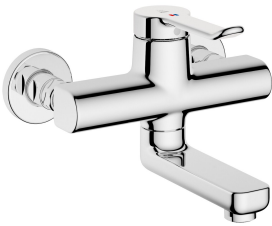

## KWC VITA 2.0 Lever mixer - Basin

Modell-Linie: VITA 2.0 | 11.512.102.000  
Hanat | Käsikäyttöiset hanat

### KWC-No.

**125218**  
chromeline, AD 153 +/- 8 mm, A 175

**125219**  
chromeline, AD 153 +/- 8 mm, A 225

- \* Lever mixer
- \* EcoProtect - water-saving device
- \* Swivel spout 90°
- adjustable with screw
- Neoperl® Perlator® laminar
- \* OptimalSpace - ample space for washing or working

- \* KWC cartridge with safety device M 35 OP
- with ceramic discs
- flow rate and temperature continuously variable
- \* Wall connections 1/2" x 1/2", without shut-off valve L 40 eccentric 4 mm

### Tekniset tiedot

A_Spout_Spray	5,8 l/min (3 bar)
Spout	schwenkbar
Handling	yes
ATT-KWC-FARBCODE	F000
Installation_type	Wandmontage
Faucet_typ	01
G_Acoustic group	yes
Projection_A	A190
EnergyLabelCH	A
Connection measure	153+/-8
lviCode	0