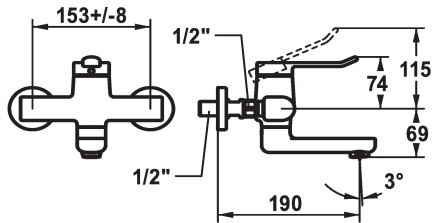

## KWC VITA 2.0 Lever mixer - Basin

Modell-Linie: VITA 2.0 | 11.512.102.000  
Hanat | Käsikäyttöiset hanat

### KWC-No.

**125218**  
chromeline, AD 153 +/- 8 mm, A 175

**125219**  
chromeline, AD 153 +/- 8 mm, A 225

- \* Lever mixer
- \* EcoProtect - water-saving device
- \* Swivel spout 90°
- adjustable with screw
- Neoperl® Perlator® laminar
- \* OptimalSpace - ample space for washing or working

- \* KWC cartridge with safety device M 35 OP
- with ceramic discs
- flow rate and temperature continuously variable
- \* Wall connections 1/2" x 1/2", without shut-off valve L 40 eccentric 4 mm

### Tekniset tiedot

A_Spout_Spray	5,8 l/min (3 bar)
Spout	schwenkbar
Handling	yes
ATT-KWC-FARBCODE	F000
Installation_type	Wandmontage
Faucet_typ	01
G_Acoustic group	yes
Projection_A	A190
EnergyLabelCH	A
Connection measure	153+/-8
lviCode	0