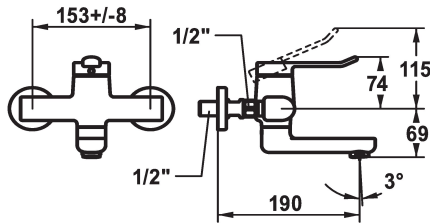

KWC VITA 2.0 Lever mixer - Basin

Modell-Linie: VITA 2.0 | 11.512.102.000
Kranar | Hydraulické armatúry

KWC-No.

125218
chromeline, AD 153 +/- 8 mm, A 175

125219
chromeline, AD 153 +/- 8 mm, A 225

- * Lever mixer
- * EcoProtect - water-saving device
- * Swivel spout 90°
- adjustable with screw
- Neoperl® Perlator® laminar
- * OptimalSpace - ample space for washing or working

- * KWC cartridge with safety device M 35 OP
- with ceramic discs
- flow rate and temperature continuously variable
- * Wall connections 1/2" x 1/2", without shut-off valve L 40 eccentric 4 mm

Technical Data

A_Spout_Spray	5,8 l/min (3 bar)
ATT-KWC-AUSLAUF	schwenkbar
Handling	1
ATT-KWC-FARBCODE	F000
Installation_type	Wandmontage
Faucet_typ	01
G_Acoustic group	1
Projection_A	A190
EnergyLabelCH	A
Connection measure	153+/-8