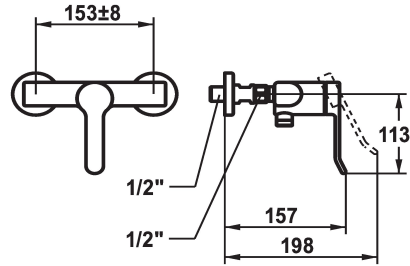

KWC VITA 2.0 Lever mixer - Shower

Modell-Linie: VITA 2.0 | 21.512.330.000
Sprchové armatury | Hydraulické sprchy

KWC-No.

125221

chromeline, AD 153 +/- 8 mm, without hand shower and hose

- * Lever mixer
- * Intrinsicly safe against backflow
- * KWC cartridge with safety device M 35 OP
- with ceramic discs

- flow rate and temperature continuously variable
- * Wall connections 1/2" x 3/4", without shut-off valve L 40 eccentric 4 mm

Technické údaje

ATT-KWC-A_BRAUSENABGANG	12.6 l/min (3 bar)
ATT-KWC-BRAUSEGARNITUR	0,2
ATT-KWC-FARBCODE	F000
Installation_type	Wandmontage
Faucet_typ	01
G_Acoustic group	2
EnergyLabelCH	C
Connection measure	153+/-8