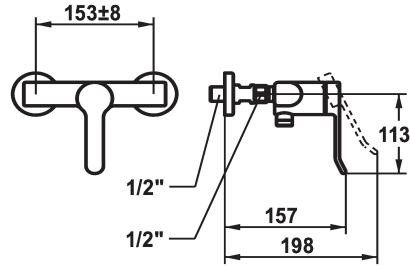

## KWC VITA 2.0 Lever mixer - Shower

Modell-Linie: VITA 2.0 | 21.512.330.000  
Showers | Manual shower

### KWC-No.

**125221**

chromeline, AD 153 +/- 8 mm, without hand shower and hose

- \* Lever mixer
- \* Inherently safe against backflow
- \* KWC cartridge with safety device M 35 OP
- with ceramic discs

- flow rate and temperature continuously variable
- \* Wall connections 1/2" x 3/4", without shut-off valve L 40 eccentric 4 mm

### Technical Data

Spray outlet: Flow rate	12.6 l/min (3 bar)
Shower_set	L-Spout1
Color code	chrome
Installation_type	Wall mounted
Faucet_typ	without connections1
Acoustic group	Roman tub1
Energy Label	C
Connection measure	153+/-8