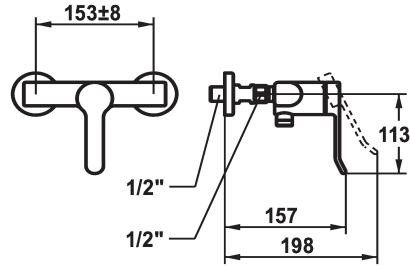

KWC VITA 2.0 Lever mixer - Shower

Modell-Linie: VITA 2.0 | 21.512.330.000
Showers | Manual shower

KWC-No.

125221

chromeline, AD 153 +/- 8 mm, without hand shower and hose

- * Lever mixer
- * Inherently safe against backflow
- * KWC cartridge with safety device M 35 OP
- with ceramic discs

- flow rate and temperature continuously variable
- * Wall connections 1/2" x 3/4", without shut-off valve L 40 eccentric 4 mm

Technical Data

Spray outlet: Flow rate	12.6 l/min (3 bar)
Showerset	3
Color code	chrome
Installation type	Wall mounted
Faucet_typ	without connections 1
Acoustic group	2
Energy label	C
Connection measure	153+/-8