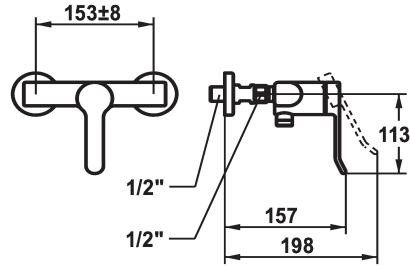

KWC VITA 2.0 Lever mixer - Shower

Modell-Linie: VITA 2.0 | 21.512.330.000

KWC-No.

125221

chromeline, AD 153 +/- 8 mm, without hand shower and hose

- * Lever mixer
- * Intrinsicly safe against backflow
- * KWC cartridge with safety device M 35 OP
- with ceramic discs

- flow rate and temperature continuously variable
- * Wall connections 1/2" x 3/4", without shut-off valve L 40 eccentric 4 mm

Dane techniczne

ATT-KWC-A_BRAUSENABGANG	12.6 l/min (3 bar)
ATT-KWC-BRAUSEGARNITUR	3
ATT-KWC-FARBCODE	F000
Installation_type	Wandmontage
Faucet_typ	01
G_Acoustic group	2
EnergyLabelCH	C
Connection measure	153+/-8