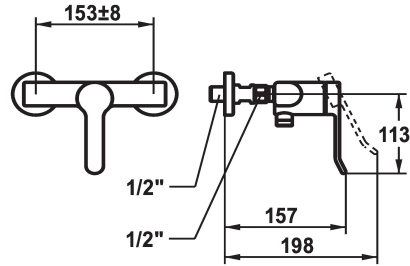

## KWC VITA 2.0 Lever mixer - Shower

Modell-Linie: VITA 2.0 | 21.512.330.000  
Duschar | Hydraulické sprchy

### KWC-No.

**125221**

chromeline, AD 153 +/- 8 mm, without hand shower and hose

- \* Lever mixer
- \* Intrinsicly safe against backflow
- \* KWC cartridge with safety device M 35 OP
- with ceramic discs

- flow rate and temperature continuously variable
- \* Wall connections 1/2" x 3/4", without shut-off valve L 40 eccentric 4 mm

### Technical Data

ATT-KWC-A_BRAUSENABGANG	12.6 l/min (3 bar)
ATT-KWC-BRAUSEGARNITUR	3
ATT-KWC-FARBCODE	F000
Installation_type	Wandmontage
Faucet_typ	01
G_Acoustic group	2
EnergyLabelCH	C
Connection measure	153+/-8