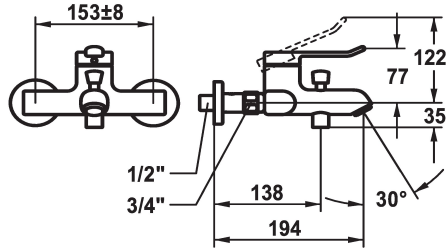

## KWC VITA 2.0 Lever mixer - Tub

Modell-Linie: VITA 2.0 | 20.512.333.000  
Showers | Exposed bath mixer

#### 125223

chromeline, AD 153 +/- 8 mm, A 195, without hand shower, hose and bracket

- \* Lever mixer
- \* Diverter with automatic reset
- \* Intrinsicly safe against backflow
- \* Fixed spout
- Neoperl® Perlator® laminar

- \* KWC cartridge with safety device M 35 OP
- with ceramic discs
- flow rate and temperature continuously variable
- \* Wall connections 1/2" x 3/4", without shut-off valve L 40 eccentric 4 mm

### Technical Data

Flow rate
Spray outlet: Flow rate
Spout
Shower_set
Color code
Installation_type
Faucet_typ
Acoustic group
Spray outlet: Acoustic group
Projection_A
Energy Label
Connection measure

20.4 l/min (3 bar)
12.6 l/min (3 bar)
fixe
C-Spout1
chrome
Wall mounted
without connections1
U
Roman tub1
A 195
C
153+/-8