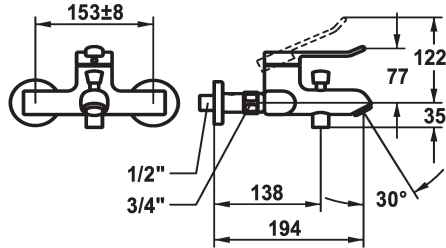

KWC VITA 2.0 Lever mixer - Tub

Modell-Linie: VITA 2.0 | 20.512.333.000
Showers | Exposed bath mixer

KWC-No.

125223

chromeline, AD 153 +/- 8 mm, A 195, without hand shower, hose and bracket

- * Lever mixer
- * Diverter with automatic reset
- * Intrinsicly safe against backflow
- * Fixed spout
- Neoperl® Perlator® laminar

- * KWC cartridge with safety device M 35 OP
- with ceramic discs
- flow rate and temperature continuously variable
- * Wall connections 1/2" x 3/4", without shut-off valve L 40 eccentric 4 mm

Technical Data

Flow rate	20.4 l/min (3 bar)
Spray outlet: Flow rate	12.6 l/min (3 bar)
Spout	fixe
Showerset	4
Color code	chrome
Installation type	Wall mounted
Faucet_typ	without connections1
Acoustic group	U
Spray outlet: Acoustic group	2
Projection A	A 195
Energy label	C
Connection measure	153+/-8