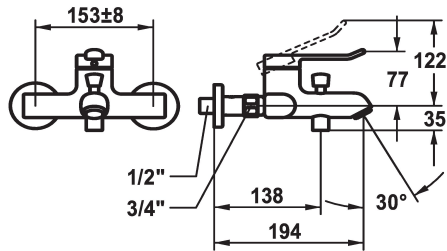

## KWC VITA 2.0 Lever mixer - Tub

Modell-Linie: VITA 2.0 | 20.512.333.000  
Suihkut ja suihkupaneelit | Allashanat

#### 125223

chromeline, AD 153 +/- 8 mm, A 195, without hand shower, hose and bracket

- \* Lever mixer
- \* Diverter with automatic reset
- \* Intrinsicly safe against backflow
- \* Fixed spout
- Neoperl® Perlator® laminar

- \* KWC cartridge with safety device M 35 OP
- with ceramic discs
- flow rate and temperature continuously variable
- \* Wall connections 1/2" x 3/4", without shut-off valve L 40 eccentric 4 mm

### Tekniset tiedot

A_Spout_Spray	20.4 l/min (3 bar)
ATT-KWC-A_BRAUSENABGANG	12.6 l/min (3 bar)
Spout	fest
ATT-KWC-BRAUSEGARNITUR	4
ATT-KWC-FARBCODE	F000
Installation_type	Wandmontage
Faucet_typ	01
G_Acoustic group	U
ATT-KWC-G_BRAUSENABGANG	2
Projection_A	A195
EnergyLabelCH	C
Connection measure	153+/-8
lviCode	0